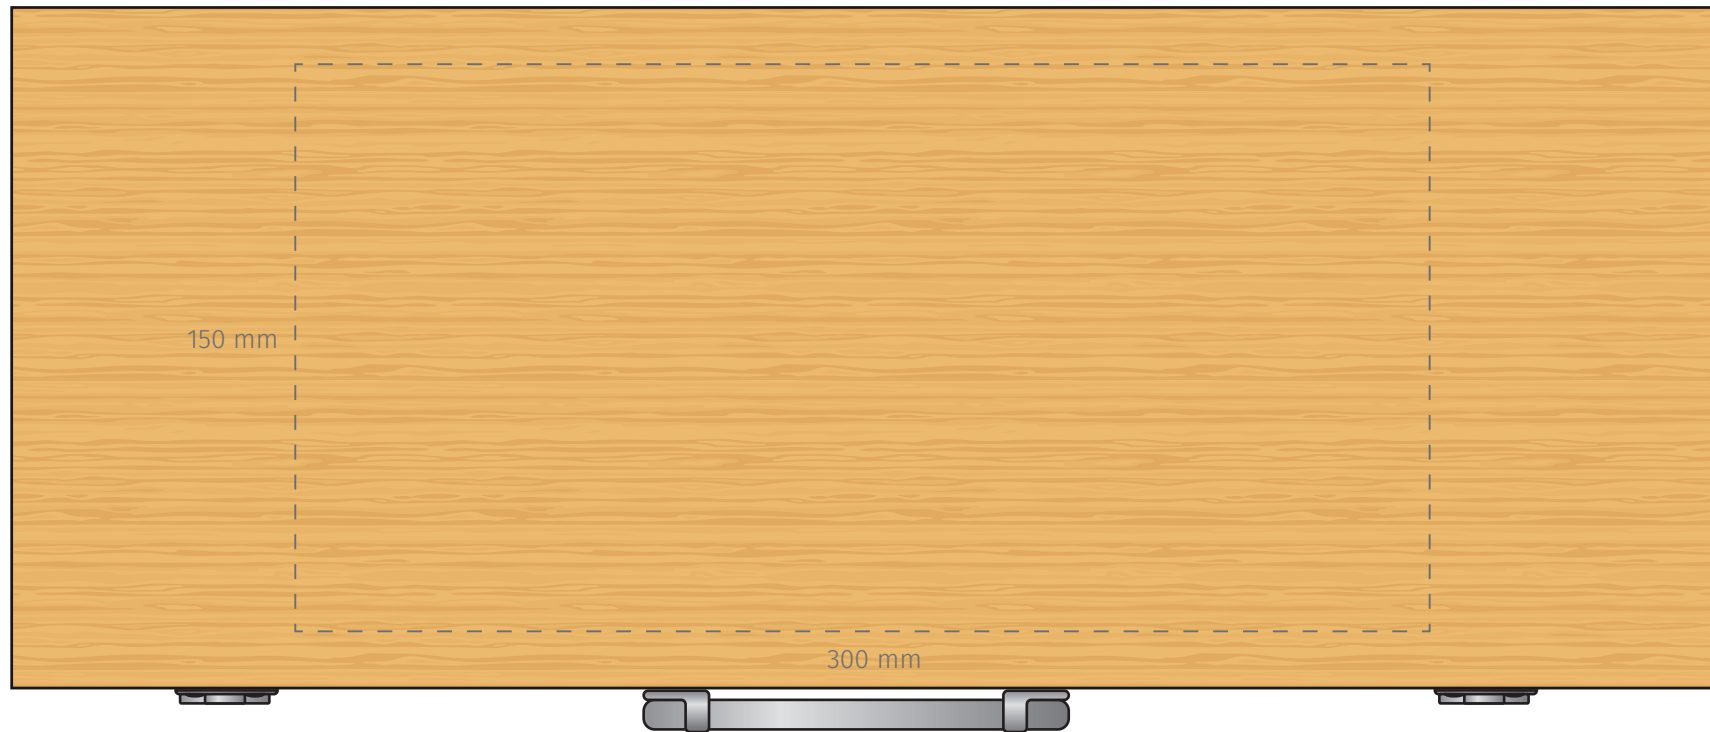

## SCREENPRINT

Item shown at 50% actual size when viewed on A4 paper

## BRANDING

Screenprint: Maximum branding area 300 x 150 mm

TEMPLATE:  
■ ECO BBQ SET

ENGRAVE

Item shown at 100% actual size when viewed on A4 paper

BRANDING

Engrave: Maximum branding area 100 x 100 mm