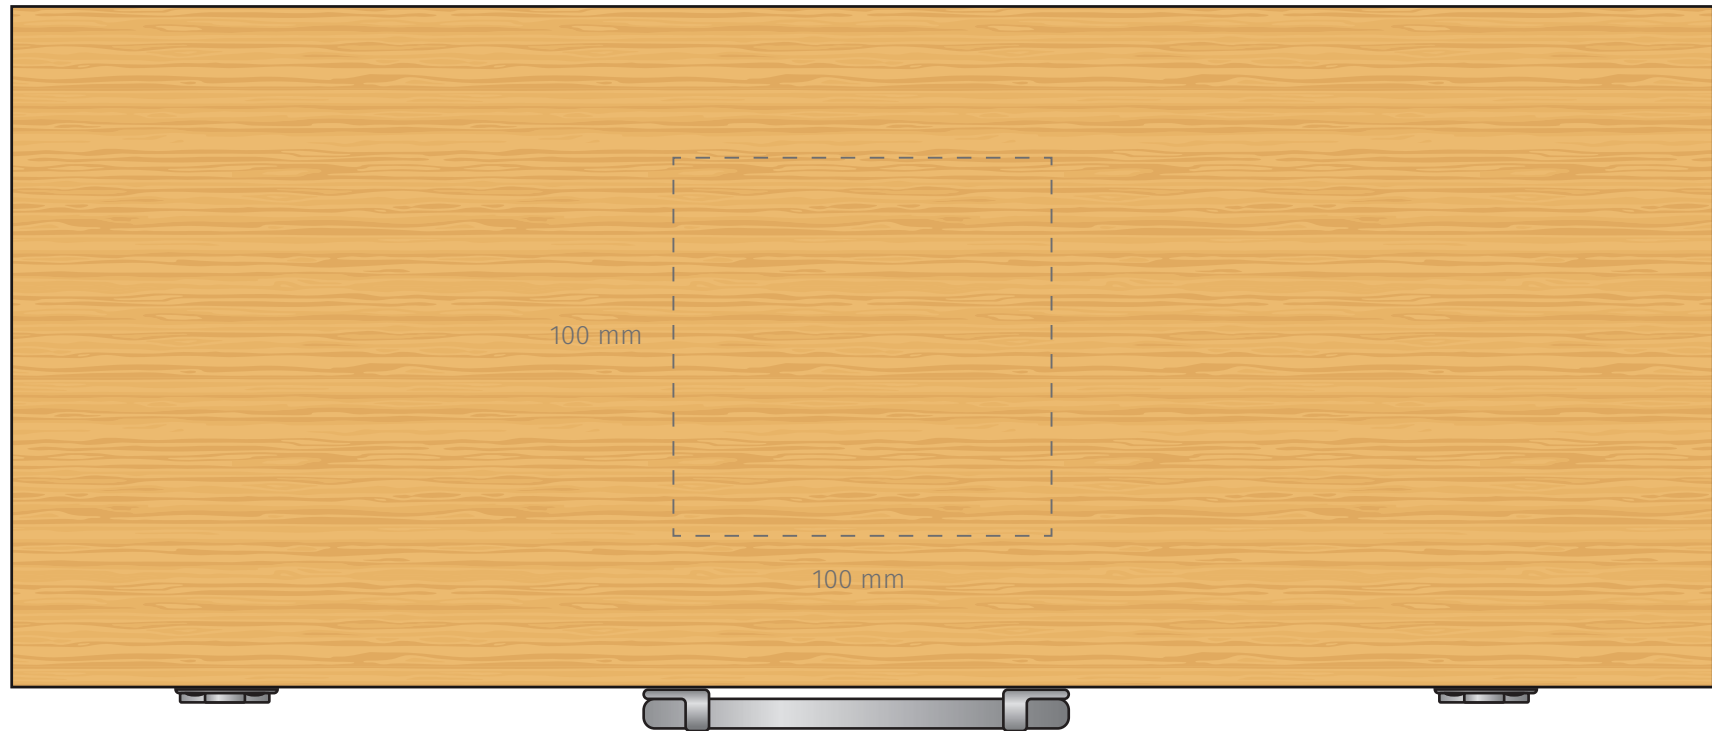

## SCREENPRINT

Item shown at 50% actual size when viewed on A4 paper

## BRANDING

Screenprint: Maximum branding area 300 x 150 mm

TEMPLATE:  
■ ECO BBQ SET

ENGRAVE

Item shown at 100% actual size when viewed on A4 paper

BRANDING

Engrave: Maximum branding area 100 x 100 mm